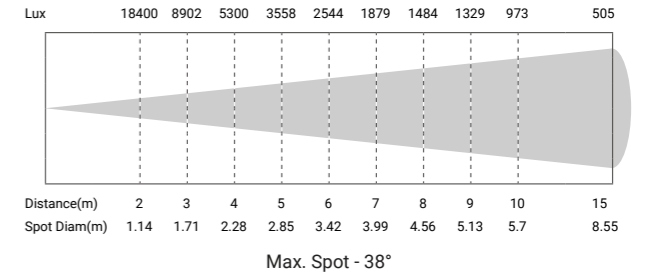

Photometric