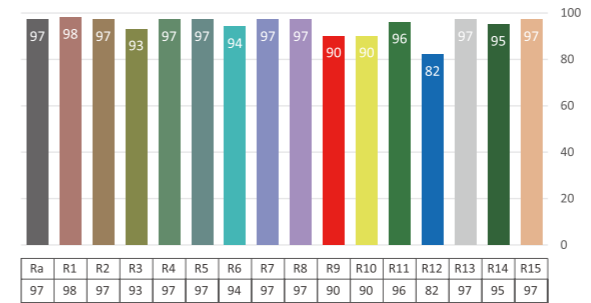

Color Rendition

Technical Data

Power supply:	AC100 - 240V, 50/60Hz
Light source:	300W COB LED
Color temperature:	3200K or 5600K
Zoom range:	18°-38° manual
Color Rendition:	CRI 97, R9≥90, TLCI 98, CQS 94
Power connection:	PowerCON in & out
Signal connection:	3-pin XLR in & out(5-pin opt.)
Control channels:	1/2/3
Control mode:	Rotary, DMX, RDM