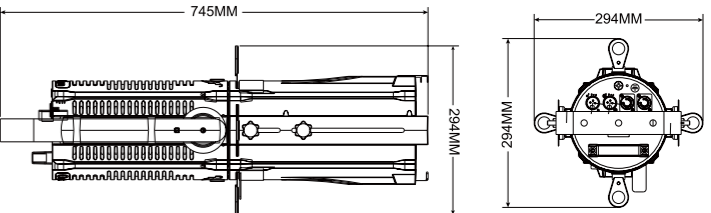

Housing:	Color black, engineering plastic
Size:	745 x 294 x 294mm
Package(carton):	790 x 350 x 360mm
N.W.:	8.7 kg
G.W.:	11.5 kg
Accessories(incl.):	Power cable, gel frame, Safety rope
Accessories(opt.):	Gobo holder, Clamp
Compliance:	CE
Environment:	IP20