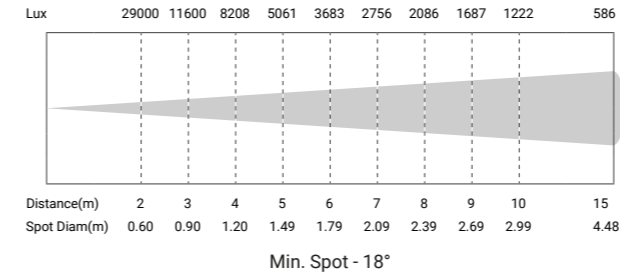

Photometric