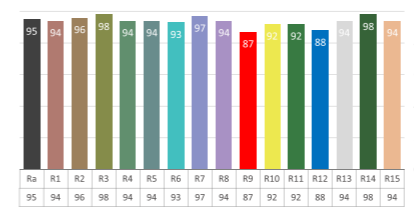

HONOR 350C ZOOM

350W 6 color profile zoom

The Honor 350C Zoom is a 350W LED profile spot with RGBALC color mixing. A good replacement of the tungsten source. It creates a flat and even color mixing.

Key features:

- 350W RGBALC six color LED
- Super flat and even color mixing
- 3000~8000K color temp
- 18-38° "all-in-one" zoom range
- Smooth dimming, flicker free
- High CRI of 95, TLCI 95(CT channel)
- Rotary, key, DMX control of dimmer
- Intelligent temperature control
- Artnet, RDM function
- Engine and lens compatible with industry standard

Application:

- Theatre, church
- Museum
- Exhibition lighting

Accessories:

Photometric

R(lx)	405	95	51
G(lx)	680	160	85
B(lx)	79	31	22
A(lx)	1440	340	181
L(lx)	2260	510	281
C(lx)	430	102	54
Full on(lx)	4850	1120	618

Distance(m)	5	10	15
Spot Diam(m)	1.49	2.99	4.48

Min. Spot - 18°

Color Temperature Channel-CRI

Technical Data

Power supply:	AC100 - 240V, 50/60Hz
Light source:	350W RGBALC LED
Color mixing:	RGBALC(amber, lime, cyan)
Color temperature:	3000K ~ 8000K tunable
Zoom range:	18° - 38°
Color Rendition:	CRI, TLCI≥95(CT channel), CRI 85(full on)
Power connection:	PowerCON in & out
Signal connection:	3-pin XLR in & out(5-pin opt.), Net in & out(opt.)
Control channels:	2/8/12
Control mode:	Rotary, DMX, Art-Net and RDM