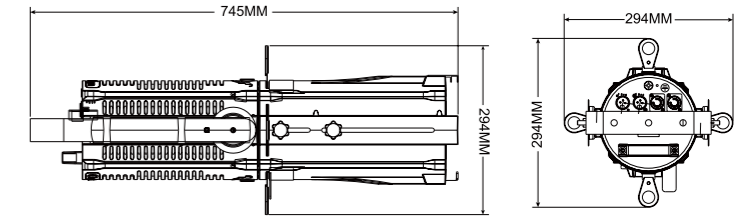

Application:

- Theatre, church
- Museum
- Exhibition lighting

Accessories:

Photometric

R(lx)	405	95	51
G(lx)	680	160	85
B(lx)	79	31	22
A(lx)	1440	340	181
L(lx)	2260	510	281
C(lx)	430	102	54
Full on(lx)	4850	1120	618

Distance(m)	5	10	15
Spot Diam(m)	1.49	2.99	4.48

Min. Spot - 18°

Color Temperature Channel-CRI

Technical Data

Power supply:	AC100 - 240V, 50/60Hz
Light source:	350W RGBALC LED
Color mixing:	RGBALC(amber, lime, cyan)
Color temperature:	3000K ~ 8000K tunable
Zoom range:	18° - 38°
Color Rendition:	CRI, TLCI≥95(CT channel), CRI 85(full on)
Power connection:	PowerCON in & out
Signal connection:	3-pin XLR in & out(5-pin opt.), Net in & out(opt.)
Control channels:	2/8/12
Control mode:	Rotary, DMX, Art-Net and RDM

R(lx)	128	36	51
G(lx)	229	57	30
B(lx)	62	15	8
A(lx)	495	125	68
L(lx)	749	196	104
C(lx)	146	36	20
Full on(lx)	1550	420	220

Distance(m)	5	10	15
Spot Diam(m)	2.85	5.7	8.55

Max. Spot - 38°

Housing:	Color black, engineering plastic
Size:	745 x 294 x 294mm
Package(carton):	790 x 350 x 360mm
N.W.:	8.7 kg
G.W.:	11.5 kg
Accessories(incl.):	Power cable, Gel frame, Safety rope
Accessories(opt.):	Gobo holder, Clamp
GOBOSize:	OD 58mm, image area 50mm
Compliance:	CE
Environment:	IP20