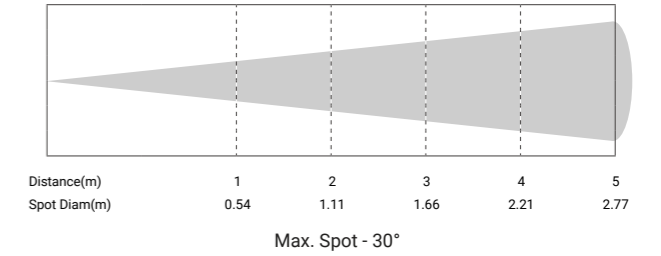

S40C is a 40W LED profile spot with RGBW color mixing. fan-free design. With 15° - 30° zoom lens, It's an idea product for art gallery, museum, shopping mall.

Key features:

- 40W LED(10W R+10W G+10W B+10W W)
- Die-casting aluminum housing, fan-free
- 15° - 30° zoom lens
- Smooth dimming, flicker free
- Compact body, easy to set up
- DMX control of dimmer
- RDM function available

Application:

- Museum
- Theatre, church
- Shopping mall
- Art gallery
- Restaurant

Accessories:

S40C
40W RGBW profile zoom

Photometric

R (lx)	188	45	23	14	13
G (lx)	499	127	62	38	27
B (lx)	90	23	13	9	6
W (lx)	854	222	107	65	47
Full on (lx)	1700	401	193	117	83

R (lx)	64	21	10	6	5
G (lx)	193	58	25	15	11
B (lx)	34	11	6	5	3
W (lx)	333	102	45	26	19
Full on (lx)	623	183	77	45	35

Technical Data

Power supply:	AC100 - 240V, 50/60Hz
Light source:	40W(10W R+10W G+10W B+10W W)
Zoom range:	15° - 30°
Power connection:	Dedicated power in
Signal connection:	3-pin XLR in & out
Control channels:	4/6/8
Control mode:	DMX, RDM

Housing:	Color black, die-casting aluminum
Size:	408 x 162 x 124mm
N.W.:	2.3 kg
G.W.:	3 kg
Accessories(incl.):	Power cable, Gel frame
Accessories(opt.):	Gobo holder, Clamp, Safety rope
Environment:	IP20