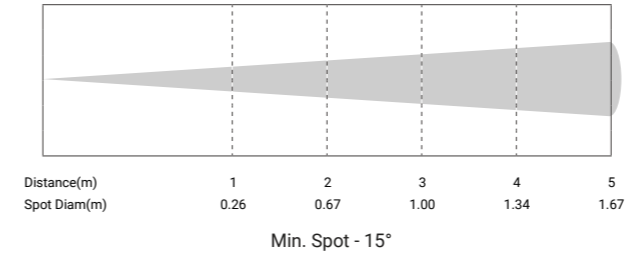

S40C is a 40W LED profile spot with RGBW color mixing. fan-free design. With 15° - 30° zoom lens, It's an idea product for art gallery, museum, shopping mall.

Key features:

- 40W LED(10W R+10W G+10W B+10W W)
- Die-casting aluminum housing, fan-free
- 15° - 30° zoom lens
- Smooth dimming, flicker free
- Compact body, easy to set up
- DMX control of dimmer
- RDM function available

Application:

- Museum
- Theatre, church
- Shopping mall
- Art gallery
- Restaurant

Accessories:

S40C
40W RGBW profile zoom

Photometric

R (lx)	188	45	23	14	13
G (lx)	499	127	62	38	27
B (lx)	90	23	13	9	6
W (lx)	854	222	107	65	47
Full on (lx)	1700	401	193	117	83

R (lx)	64	21	10	6	5
G (lx)	193	58	25	15	11
B (lx)	34	11	6	5	3
W (lx)	333	102	45	26	19
Full on (lx)	623	183	77	45	35

Technical Data

Power supply:	AC100 - 240V, 50/60Hz
Light source:	40W(10W R+10W G+10W B+10W W)
Zoom range:	15° - 30°
Power connection:	Dedicated power in
Signal connection:	3-pin XLR in & out
Control channels:	4/6/8
Control mode:	DMX, RDM

Housing:	Color black, die-casting aluminum
Size:	408 x 162 x 124mm
N.W.:	2.3 kg
G.W.:	3 kg
Accessories(incl.):	Power cable, Gel frame
Accessories(opt.):	Gobo holder, Clamp, Safety rope
Environment:	IP20