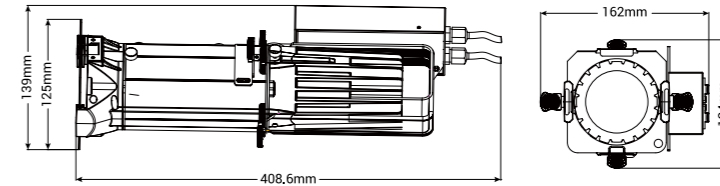

S40C is a 40W LED profile spot with RGBW color mixing. fan-free design. With 15° - 30° zoom lens, It's an idea product for art gallery, museum, shopping mall.

Key features:

- 40W LED(10W R+10W G+10W B+10W W)
- Die-casting aluminum housing, fan-free
- 15° - 30° zoom lens
- Smooth dimming, flicker free
- Compact body, easy to set up
- DMX control of dimmer
- RDM function available

Application:

- Museum
- Theatre, church
- Shopping mall
- Art gallery
- Restaurant

Accessories:

S40C
40W RGBW profile zoom

Photometric

R (lx)	188	45	23	14	13
G (lx)	499	127	62	38	27
B (lx)	90	23	13	9	6
W (lx)	854	222	107	65	47
Full on (lx)	1700	401	193	117	83

R (lx)	64	21	10	6	5
G (lx)	193	58	25	15	11
B (lx)	34	11	6	5	3
W (lx)	333	102	45	26	19
Full on (lx)	623	183	77	45	35

Technical Data

Power supply:	AC100 - 240V, 50/60Hz
Light source:	40W(10W R+10W G+10W B+10W W)
Zoom range:	15° - 30°
Power connection:	Dedicated power in
Signal connection:	3-pin XLR in & out
Control channels:	4/6/8
Control mode:	DMX, RDM

Housing:	Color black, die-casting aluminum
Size:	408 x 162 x 124mm
N.W.:	2.3 kg
G.W.:	3 kg
Accessories(incl.):	Power cable, Gel frame
Accessories(opt.):	Gobo holder, Clamp, Safety rope
Environment:	IP20