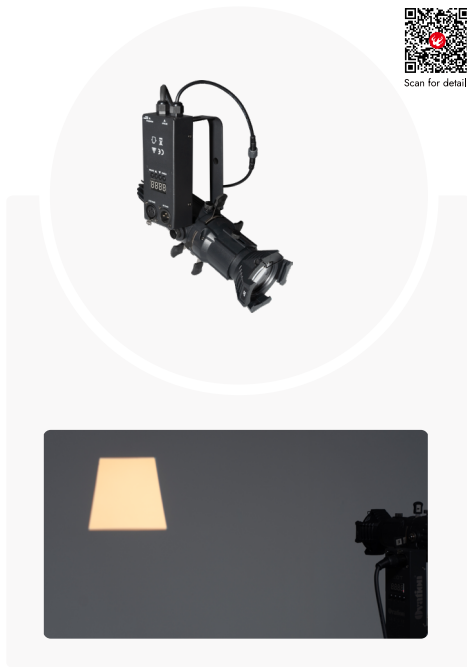

2700K - 6000K

IP65

Fan-free

92

CRI

Mini Leko 20

- 20W LED profile spot
- 3200K, 4000K or 5600K color temp
- High CRI of 92
- Aluminum housing, fan-free
- 19°, 26°, 36°, 50° lens opt.
- DMX control
- Black or white body

20W

COB LED

DMX

DMX control

Flicker Free

92

CRI

S20T

- 20W tunable LED profile spot
- 2700K - 6000K CCT
- High CRI over 92
- Aluminum housing, fan-free
- 19°, 26°, 36°, 50° lens opt.
- DMX control
- Black or white body

2700K - 6000K

DMX

DMX control

Flicker Free