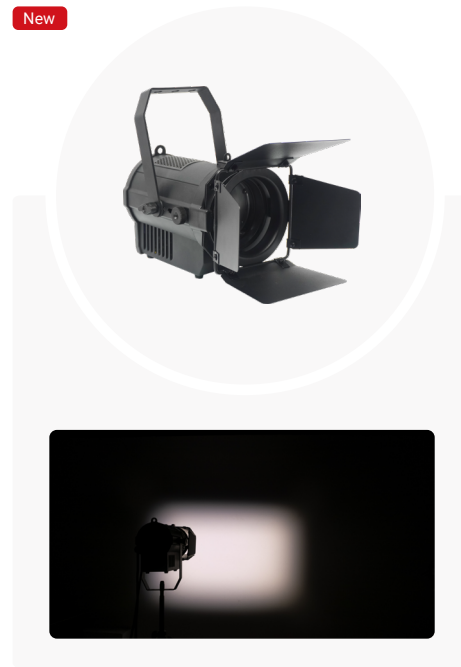

Mini Fresnel 40C

- 40W LED fresnel zoom
- RGBW color mixing
- 40Watt for each color
- 25° - 80° manual zoom
- Super compact, easy for set up
- Rotary, key, DMX control
- 4-leaf rotatable barndoor

New

Event 120T

- 100W fresnel tunable white
- 2700K - 6500K CCT
- CRI 95, R9≥90, TLCI 98
- 25° - 80° manual zoom
- Super compact, easy for set up
- Rotary, key, DMX control
- 4-leaf rotatable barndoor