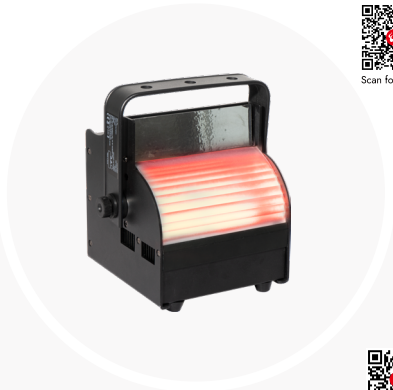

Scan for details

Scan for video

New