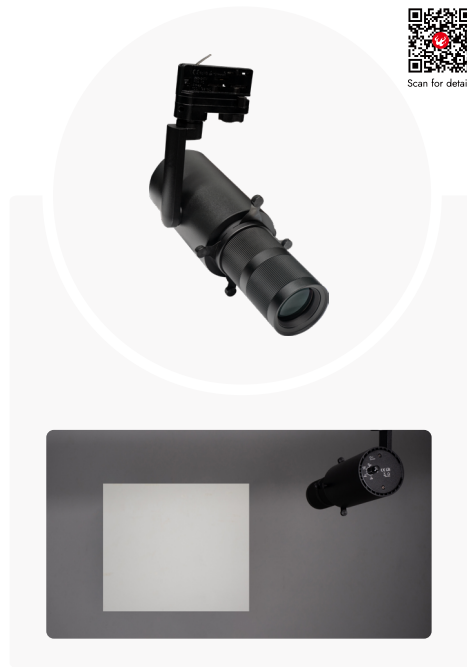

COB
35W LED

2700K - 6000K

Flicker Free

Track
3 circuits

New

IG 1060

- 40W tunable white LED
- Pan: 270°
- Tilt: 270°
- Moto zoom 10° - 60°

Spacegun Spot 2035