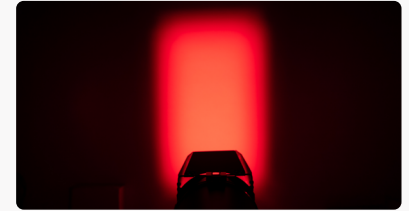

Scan for video

Pioneer 100C Zoom

- 100W LED fresnel RGBW
- RGBW color mixing
- Soft and even wash effect
- 25° - 65° motorized zoom
- Smooth dimming, flicker free
- DMX, RDM control
- Barndoor included

RGBW LED