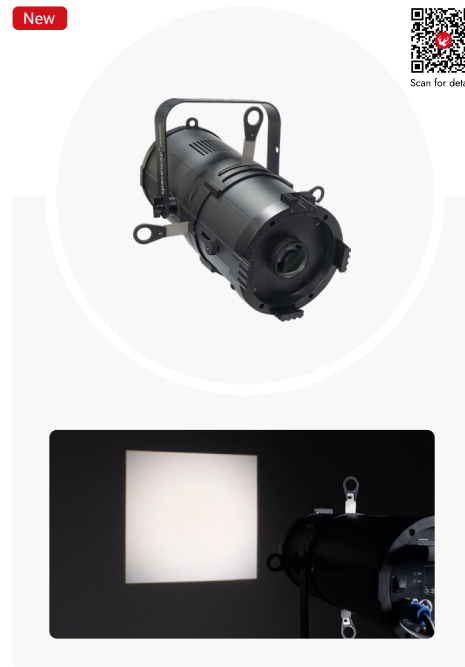

RDM DMX SP8

- 8 optically isolated XLR(Neutrik) plugs for DMX output
- 2 Neutrik XLR (3-pin) for DMX input
- Variable data routing capabilities for all DMX outputs
- Serial connection possible
- LED indication for functions
- DMX Splitter / DMX booster operation possible
- DMX / RDM protocol...

ArtNet DMX AD8

- RJ45 Ethernet (LAN) interface, 10/100M/1000M self-adaptive, support TCP/IP protocol
- Network interface supports port auto-inversion (Auto MDI/MDIX)
- Support DMX-512 and ArtNet protocol, rdm protocol
- Support ArtNet to DMX signal bi-directional conversion
- DMX input / output can be enabled / disabled
- Each DMX output port can be set to single, zero, HTP, LTPRDM five modes...

UHD 200

- 200W dual white LED profile
- 2800K - 6500K CCT
- 30° or 60° fixed lens
- UHD optics, no lens distortion
- Gobo holder available
- Dimmer curves, frequency
- 300W version optional