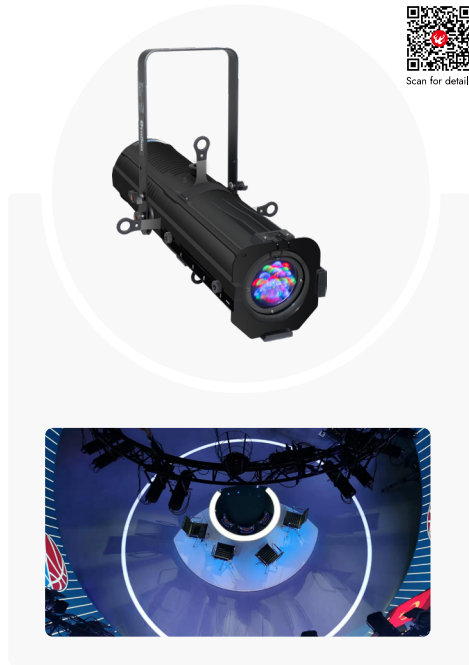

LED technology

92

CRI

Flicker Free

DMX

DMX control

Honor 250C Zoom

- 250W RGBW LED profile spot
- RGBW color mixing
- 18° - 38° manual zoom
- 3000K - 8000K CCT
- Dimmer frequency
- Dimmer curves
- Smart fan, silent