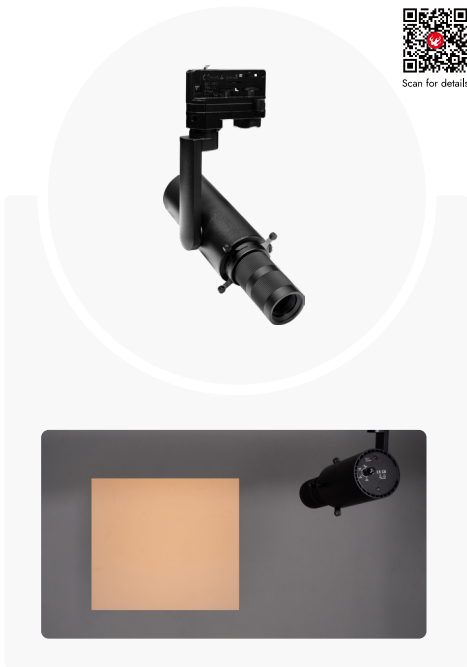

COB
35W LED

2700K - 6000K

Flicker Free

Track
3 circuits

New

IG 1060

- 40W tunable white LED
- Pan: 270°
- Tilt: 270°
- Moto zoom 10° - 60°

Spacegun Spot 2035