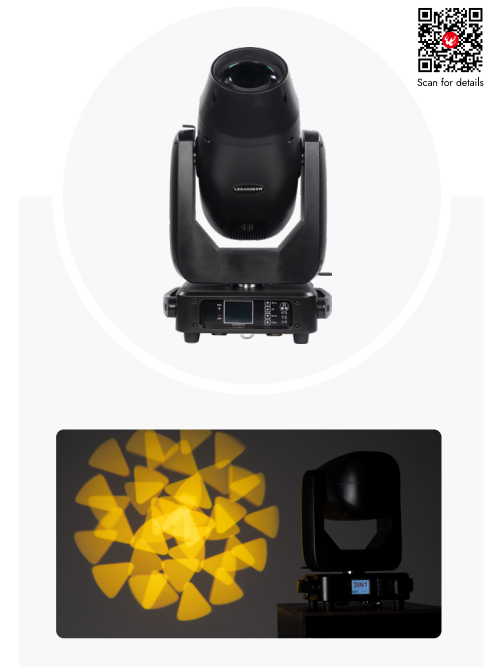

Hero 400 BSW

- 400W LED moving head Beam Spot Wash
- 4° - 35° moto zoom (spot mode)
- 1 color wheel with 8 colors
- 1 static gobo wheel with 12 gobos
- 1 rotating gobo wheel with 7 gobos
- 1 animation wheel
- CMY + CTO...