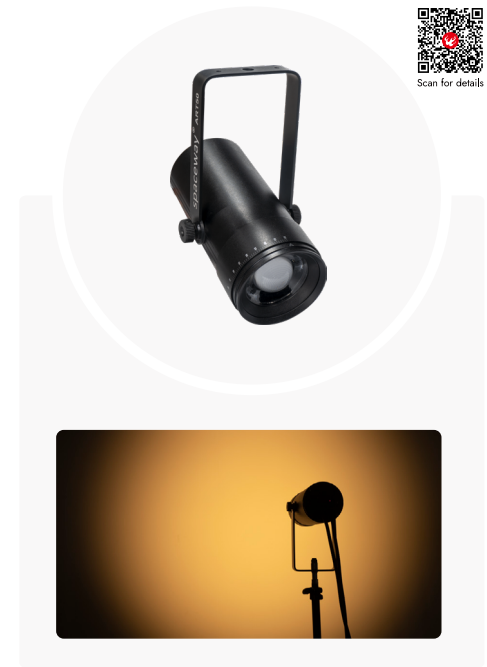

Art 50 Wash

- 40W LED fresnel zoom
- 2700K - 6000K CCT
- 10° - 60° manual zoom
- High CRI over 92
- Aluminum housing
- black or white body
- DMX, RDM support