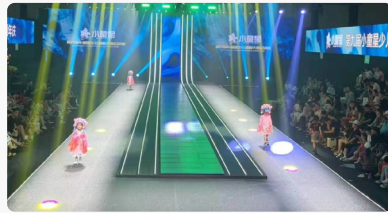

Profile S250C

- 250W RGBW LED profile spot
- RGBW color mixing
- 19°, 26°, 36°, 50° lens opt.
- 3000K - 8000K CCT
- Dimmer frequency
- Dimmer curves
- Smart fan, silent

Profile S300

- 300W white LED profile spot
- 3200K or 5600K opt.
- 19°, 26°, 36°, 50° lens opt.
- 1KW tungsten equivalent
- High CRI 97, TLCI 98
- Dimmer curves, frequency
- Smart fan, silent