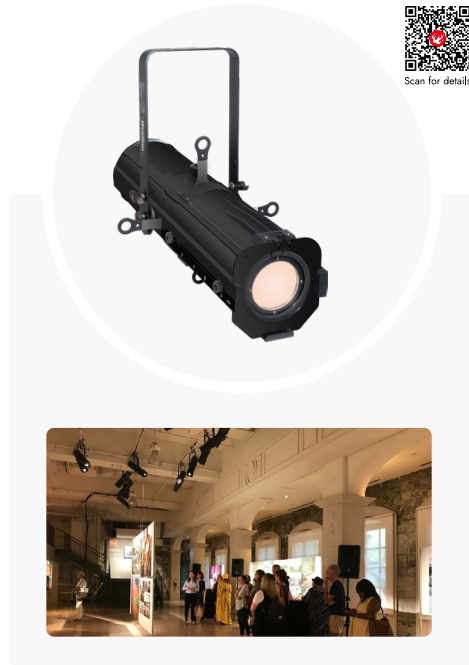

LED technology

92

CRI

Flicker Free

DMX

DMX control

Honor 250C Zoom

- 250W RGBW LED profile spot
- RGBW color mixing
- 18° - 38° manual zoom
- 3000K - 8000K CCT
- Dimmer frequency
- Dimmer curves
- Smart fan, silent