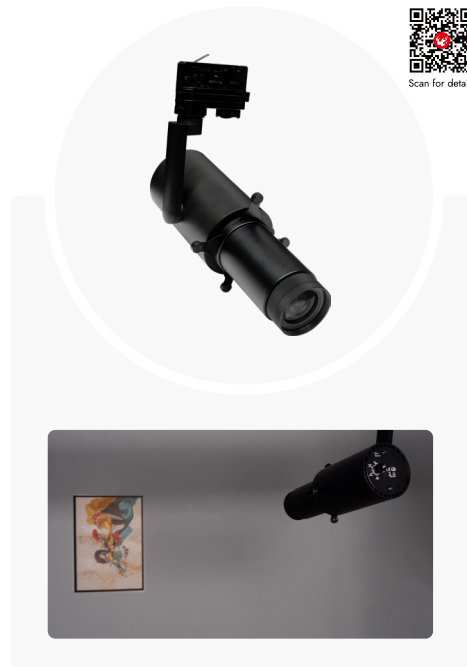

COB
35W LED

2700K - 6000K

Flicker Free

Track
3 circuits

New

IG 1060

- 40W tunable white LED
- Pan: 270°
- Tilt: 270°
- Moto zoom 10° - 60°

Spacegun Spot 2035