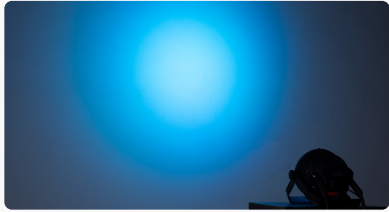

Scan for details

POP 354

- 54 x 3W LED par light
- RGBW(12R, 18G, 18B, 6W) LED
- Master-slave operation
- Aluminum housing
- Overheat protection
- IP 20 indoor use
- Built-in color marcos

Scan for details