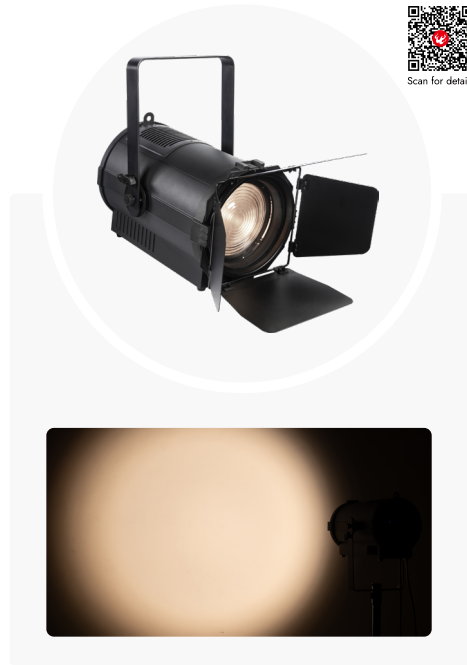

Pioneer 200C Pro

- 200W LED fresnel RGBALC
- RGBALC color mixing
- Soft and even wash effect
- CRI≥95(CT channel), 85(full on)
- Soft and even wash effect
- 10 - 55° motorized zoom
- Video flicker free

Pioneer 300 Zoom

- 300W LED fresnel single white
- 3200K or 5600K CCT
- CRI 97, R9≥90, TLCI 98
- 8° - 60° motorized zoom
- 3 + 5pin DMX, RDM support
- Super bright output
- Barndoor included

CTC 300 Fresnel

- 300W LED fresnel tunable white
- 2800K - 6500K CCT
- Soft and even wash effect
- High CRI 98, TLCI 98
- Soft and even wash effect
- 8° - 60° motorized zoom
- Video flicker free

Pioneer 350C Zoom

- 350W LED fresnel RGBALC
- RGBALC color mixing
- Soft and even wash effect
- High CRI 95, TLCI 98
- Soft and even wash effect
- 20 - 55° motorized zoom
- Video flicker free