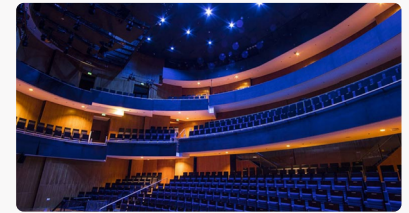

Solar CYC

- 175Watt LED cyclorama
- 3200K or 5600K color temp
- Super bright, uniform coverage
- CRI 98, R9≥93, TLCI 98
- Flicker free operation
- PWM 1.2 - 20 KHz
- Super silent operation

98
TLCI

CYC RGBW

- 175Watt LED cyclorama
- RGBW color mixing
- Super bright, uniform coverage
- DMX RDM protocols
- Flicker free operation
- PWM 1.2 - 20 KHz
- Super silent operation

2.7
Compact

Atmos 100T

- 100W dual white down light
- 150W optional
- 2700K - 6900K CCT
- Uniform coverage
- Fan-free design
- High CRI 96, TLCI 98
- Dimmer curves selectable
- Smooth dimming, flicker free
- Downlight or fresnel

Atmos 150C

- 150W RGBAL down light
- RGBW optional
- Uniform coverage
- Fan-free design
- Aluminum housing
- Dimmer curves selectable
- Smooth dimming, flicker free
- Downlight or fresnel