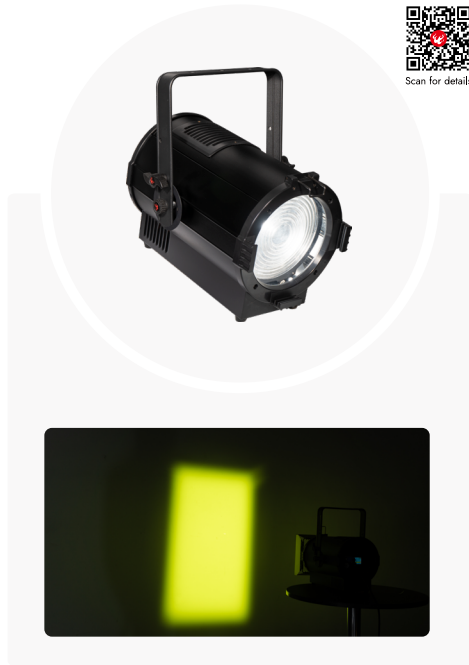

Pioneer 200C Pro

- 200W LED fresnel RGBALC
- RGBALC color mixing
- Soft and even wash effect
- CRI≥95(CT channel), 85(full on)
- Soft and even wash effect
- 10 - 55° motorized zoom
- Video flicker free

Pioneer 300 Zoom

- 300W LED fresnel single white
- 3200K or 5600K CCT
- CRI 97, R9≥90, TLCI 98
- 8° - 60° motorized zoom
- 3 + 5pin DMX, RDM support
- Super bright output
- Barndoor included

CTC 300 Fresnel

- 300W LED fresnel tunable white
- 2800K - 6500K CCT
- Soft and even wash effect
- High CRI 98, TLCI 98
- Soft and even wash effect
- 8° - 60° motorized zoom
- Video flicker free

Pioneer 350C Zoom

- 350W LED fresnel RGBALC
- RGBALC color mixing
- Soft and even wash effect
- High CRI 95, TLCI 98
- Soft and even wash effect
- 20 - 55° motorized zoom
- Video flicker free