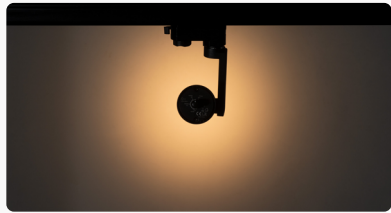

Scan for details

Showgun 10

- 10W LED track spot light
- 2700K - 6000K CCT
- High CRI of 96
- Aluminum housing, fan-free
- 10° - 60° manual zoom
- 4 wire track adapter
- Black or white body

COB
10W LED

2700K - 6000K

Flicker Free

Track
3 circuits

Scan for details