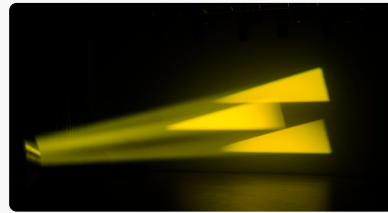

Hero 400 Framing

- 400Watt LED moving head framing
- 6000K LED
- CRI, TLCI up to 95
- 1 color wheel with 6 colors + CTO
- Auto framing
- Motorized zoom
- Double frost effect (Heavy frost + light frost)

Hero 700 Framing

- 700Watt LED moving head framing
- 1 rotating gobo wheel with 7 rotating gobos
- 1 fixed gobo wheel with 15 gobos, variable speed jitter/bidirectional rotation
- 1 dynamic fire plate, reversible and 360 degree infinite rotation
- 5.5° - 50° linear high-speed zoom

C19

- 19 x 15Watt RGBW LED beam wash
- Flat and even RGBW color mixing
- Motorized zoom 8° - 50°
- DMX, Auto, Master-slave, Sound control
- Pan 540°, Tilt 270°, accurate positioning
- Rapid pan & tilt movement
- 10/15/21/37 DMX channels

B19

- 19 x 15Watt LED beam, wash and kaleido effects
- Individual control of each LEDs, honeycomb designed lens
- Rotating front lens without limitation for vortex effects
- Operating modes: wash, beam, FX effects
- Motorized zoom range from 4° - 60°
- Powercon in & out