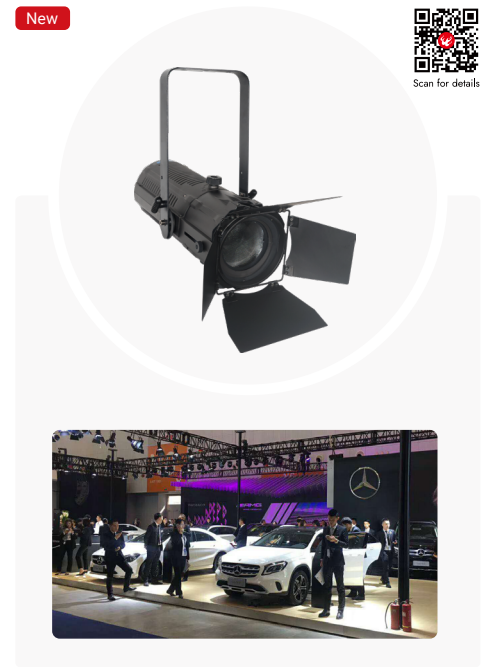

RDM DMX SP8

- 8 optically isolated XLR(Neutrik) plugs for DMX output
- 2 Neutrik XLR (3-pin) for DMX input
- Variable data routing capabilities for all DMX outputs
- Serial connection possible
- LED indication for functions
- DMX Splitter / DMX booster operation possible
- DMX / RDM protocol...

ArtNet DMX AD8

- RJ45 Ethernet (LAN) interface, 10/100M/1000M self-adaptive, support TCP/IP protocol
- Network interface supports port auto-inversion (Auto MDI/MDIX)
- Support DMX-512 and ArtNet protocol, rdm protocol
- Support ArtNet to DMX signal bi-directional conversion
- DMX input / output can be enabled / disabled
- Each DMX output port can be set to single, zero, HTP, LTPRDM five modes...

UHD 200

- 200W dual white LED profile
- 2800K - 6500K CCT
- 30° or 60° fixed lens
- UHD optics, no lens distortion
- Gobo holder available
- Dimmer curves, frequency
- 300W version optional