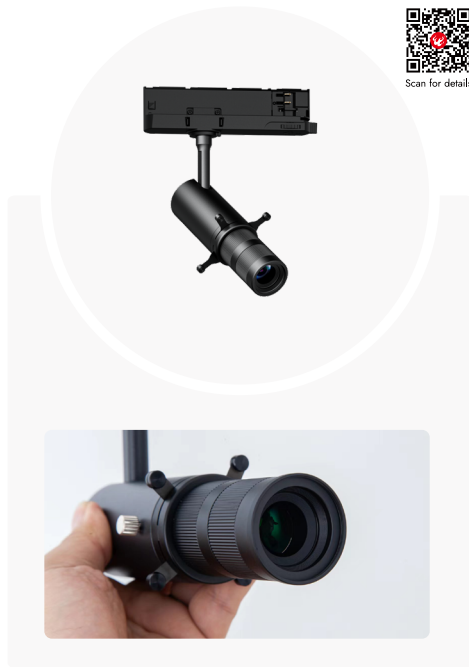

COB
35W LED

2700K - 6000K

Flicker Free

Track
3 circuits

New

IG 1060

- 40W tunable white LED
- Pan: 270°
- Tilt: 270°
- Moto zoom 10° - 60°

Spacegun Spot 2035