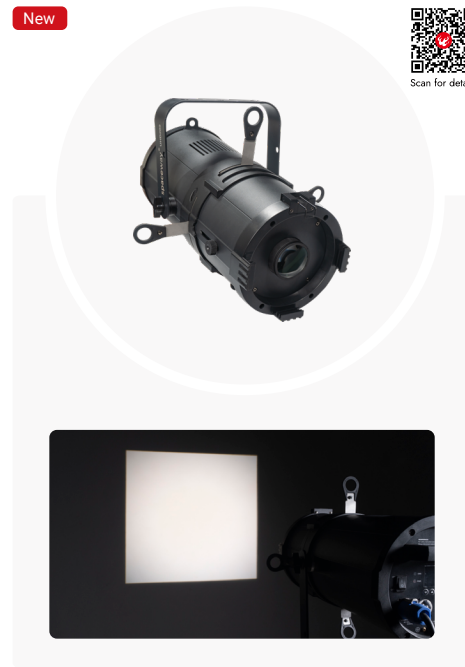

New

New

RDM DMX SP8

- 8 optically isolated XLR(Neutrik) plugs for DMX output
- 2 Neutrik XLR (3-pin) for DMX input
- Variable data routing capabilities for all DMX outputs
- Serial connection possible
- LED indication for functions
- DMX Splitter / DMX booster operation possible
- DMX / RDM protocol...

ArtNet DMX AD8

- RJ45 Ethernet (LAN) interface, 10/100M/1000M self-adaptive, support TCP/IP protocol
- Network interface supports port auto-inversion (Auto MDI/MDIX)
- Support DMX-512 and ArtNet protocol, rdm protocol
- Support ArtNet to DMX signal bi-directional conversion
- DMX input / output can be enabled / disabled
- Each DMX output port can be set to single, zero, HTP, LTPRDM five modes...

UHD 200

- 200W dual white LED profile
- 2800K - 6500K CCT
- 30° or 60° fixed lens
- UHD optics, no lens distortion
- Gobo holder available
- Dimmer curves, frequency
- 300W version optional

Apex 400

- 400W par light for car show
- 7500K color temperature
- High brightness
- Manual zoom
- Long distance throw
- Barndoor to shape light
- Compact size
- Easy to carry and install