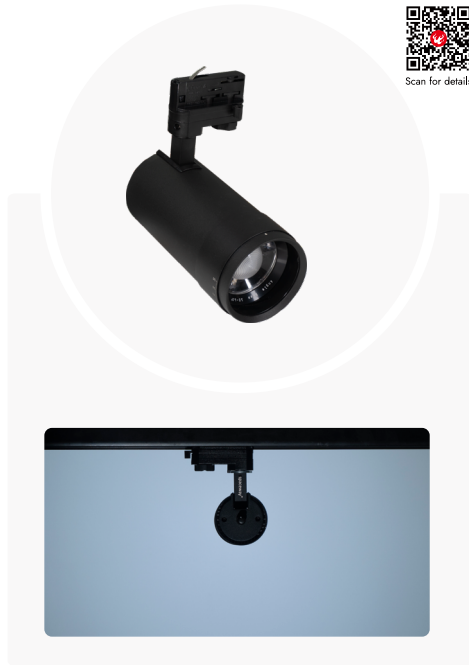

Showgun 35

- 35W LED track spot light
- 2700K - 6000K CCT
- High CRI of 96
- Aluminum housing, fan-free
- 10° - 60° manual zoom
- 4 wire track adapter
- Black or white body

Spacegun 10

- 10W LED track spot light
- 2700K - 6000K CCT
- High CRI of 96
- Aluminum housing, fan-free
- 10° - 60° manual zoom
- 4 wire track adapter
- Black or white body