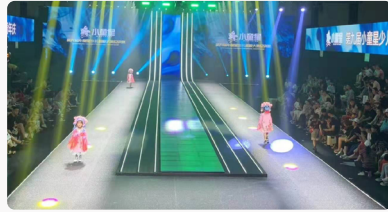

Scan for details

Scan for details

Profile S250C

- 250W RGBW LED profile spot
- RGBW color mixing
- 19°, 26°, 36°, 50° lens opt.
- 3000K - 8000K CCT
- Dimmer frequency
- Dimmer curves
- Smart fan, silent

COB
250W LED