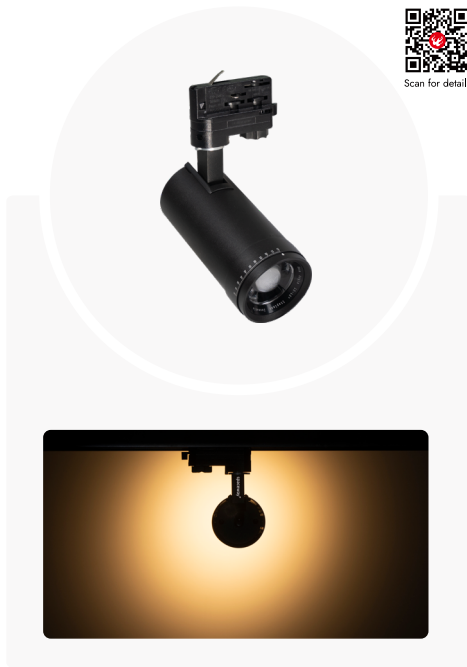

Showgun 10

- 10W LED track spot light
- 2700K - 6000K CCT
- High CRI of 96
- Aluminum housing, fan-free
- 10° - 60° manual zoom
- 4 wire track adapter
- Black or white body

Showgun 20

- 20W LED track spot light
- 2700K - 6000K CCT
- High CRI of 96
- Aluminum housing, fan-free
- 10° - 60° manual zoom
- 4 wire track adapter
- Black or white body

Showgun 35

- 35W LED track spot light
- 2700K - 6000K CCT
- High CRI of 96
- Aluminum housing, fan-free
- 10° - 60° manual zoom
- 4 wire track adapter
- Black or white body

Spacegun 10

- 10W LED track spot light
- 2700K - 6000K CCT
- High CRI of 96
- Aluminum housing, fan-free
- 10° - 60° manual zoom
- 4 wire track adapter
- Black or white body