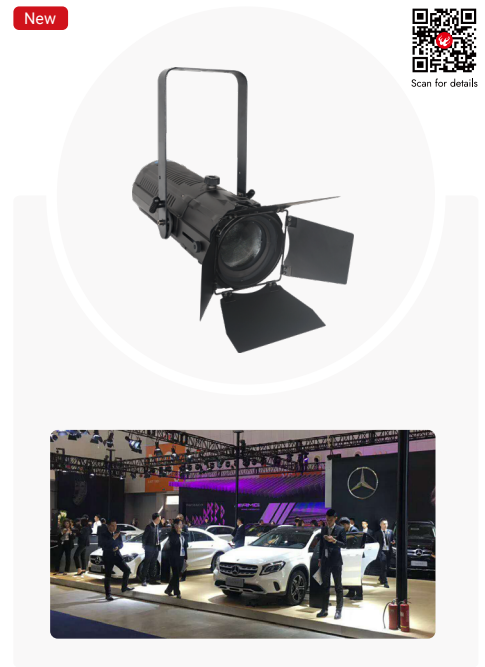

New

RDM DMX SP8

- 8 optically isolated XLR(Neutrik) plugs for DMX output
- 2 Neutrik XLR (3-pin) for DMX input
- Variable data routing capabilities for all DMX outputs
- Serial connection possible
- LED indication for functions
- DMX Splitter / DMX booster operation possible
- DMX / RDM protocol...

ArtNet DMX AD8

- RJ45 Ethernet (LAN) interface, 10/100M/1000M self-adaptive, support TCP/IP protocol
- Network interface supports port auto-inversion (Auto MDI/MDIX)
- Support DMX-512 and ArtNet protocol, rdm protocol
- Support ArtNet to DMX signal bi-directional conversion
- DMX input / output can be enabled / disabled
- Each DMX output port can be set to single, zero, HTP, LTPRDM five modes...

UHD 200

- 200W dual white LED profile
- 2800K - 6500K CCT
- 30° or 60° fixed lens
- UHD optics, no lens distortion
- Gobo holder available
- Dimmer curves, frequency
- 300W version optional

Apex 400

- 400W par light for car show
- 7500K color temperature
- High brightness
- Manual zoom
- Long distance throw
- Barndoor to shape light
- Compact size
- Easy to carry and install