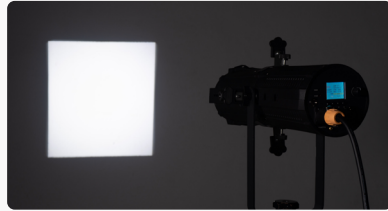

COB
100W LED

2700K - 6500K

Flicker Free

Zoom

New

Scan for details

Honor 100 Zoom

- 100W single white profile spot
- 4 shuttuers for framing
- 3200K or 5600K
- High CRI of 96
- Manual zoom
- Knob control
- Super compact size