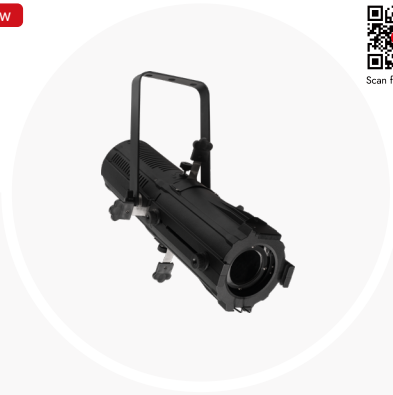

COB
100W LED

2700K - 6500K

Flicker Free

Zoom

New

Scan for details

Honor 100 Zoom

- 100W single white profile spot
- 4 shuttuers for framing
- 3200K or 5600K
- High CRI of 96
- Manual zoom
- Knob control
- Super compact size