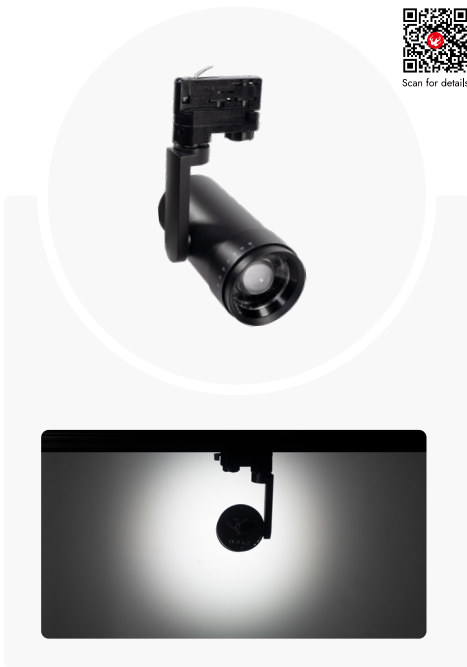

Showgun 10

- 10W LED track spot light
- 2700K - 6000K CCT
- High CRI of 96
- Aluminum housing, fan-free
- 10° - 60° manual zoom
- 4 wire track adapter
- Black or white body

Showgun 20

- 20W LED track spot light
- 2700K - 6000K CCT
- High CRI of 96
- Aluminum housing, fan-free
- 10° - 60° manual zoom
- 4 wire track adapter
- Black or white body

Showgun 35

- 35W LED track spot light
- 2700K - 6000K CCT
- High CRI of 96
- Aluminum housing, fan-free
- 10° - 60° manual zoom
- 4 wire track adapter
- Black or white body

Spacegun 10

- 10W LED track spot light
- 2700K - 6000K CCT
- High CRI of 96
- Aluminum housing, fan-free
- 10° - 60° manual zoom
- 4 wire track adapter
- Black or white body