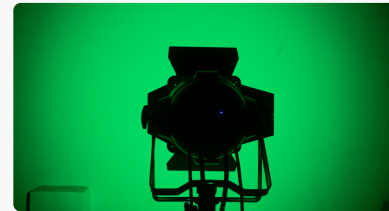

Par Master C1

- 150Watt fresnel zoom par
- RGBW color mixing
- Flat and even color mixing
- 25° - 80° manual zoom
- Smooth dimming, flicker free
- DMX, RDM control
- Rotating barndoor included