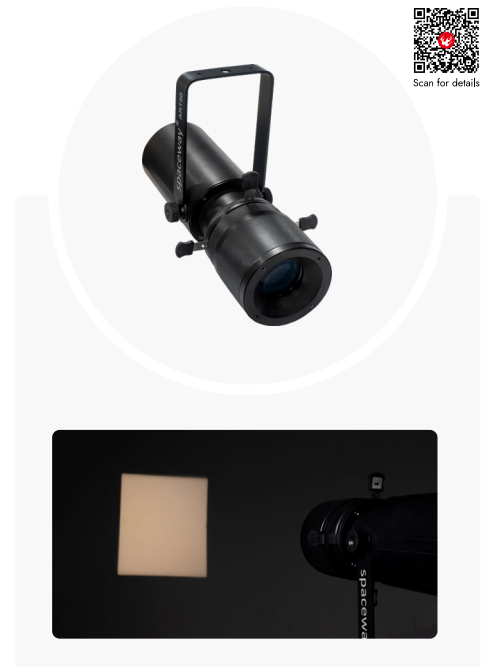

Reborn 200

- S4 LED retrofit single white
- HPL 575 equivalent
- 3200K, 4000K, 5600K opt.
- High CRI, TLCI, CQS
- 100 - 240V support
- XLR signal connection
- Easy to setup and install

Reborn 200T

- S4 LED retrofit tunable white
- HPL 575 equivalent
- 2200K - 7000K dual white CCT
- High CRI, TLCI, CQS
- 100 - 240V support
- XLR signal connection
- Easy to setup and install

Panto Leko 60

- 60W LED profile zoom IP65
- 2700K - 6000K dual white
- Zoom 15 - 30°, 25 - 50° opt.
- DMX, RDM control
- High CRI ≥ 92
- IP 65 rated, outdoor available
- E-sized gobo holder

Art 50 Spot

- 40W LED profile spot zoom
- 2700K - 6000K CCT
- 15° - 30° manual zoom
- High CRI over 92
- Four shutters control light shape
- black or white body
- DMX, RDM support