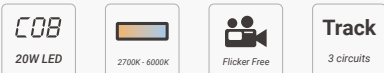

New

New

Spacegun 20

- 20W LED track spot light
- 2700K - 6000K CCT
- High CRI of 96
- Aluminum housing, fan-free
- 10° - 60° manual zoom
- 4 wire track adapter
- Black or white body

Spacegun 35

- 35W LED track spot light
- 2700K - 6000K CCT
- High CRI of 96
- Aluminum housing, fan-free
- 10° - 60° manual zoom
- 4 wire track adapter
- Black or white body