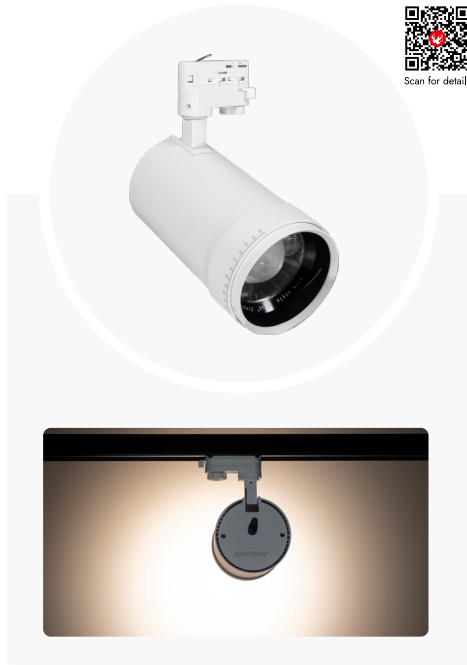

Showgun 35

- 35W LED track spot light
- 2700K - 6000K CCT
- High CRI of 96
- Aluminum housing, fan-free
- 10° - 60° manual zoom
- 4 wire track adapter
- Black or white body

Spacegun 10

- 10W LED track spot light
- 2700K - 6000K CCT
- High CRI of 96
- Aluminum housing, fan-free
- 10° - 60° manual zoom
- 4 wire track adapter
- Black or white body