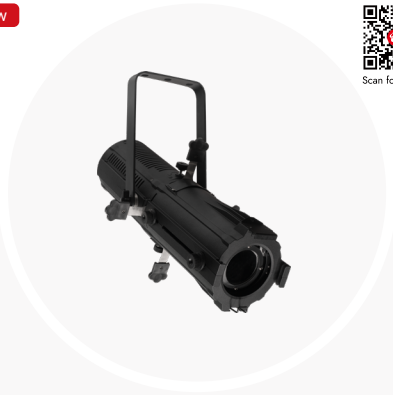

Professional stage

VOL.6

New

Scan for details

CTC 100 Profile

- 100W dual white profile spot
- 4 shuttuers for framing
- 2700K - 6500K CCT
- High CRI of 96
- Manual zoom
- Knob control
- Super compact size