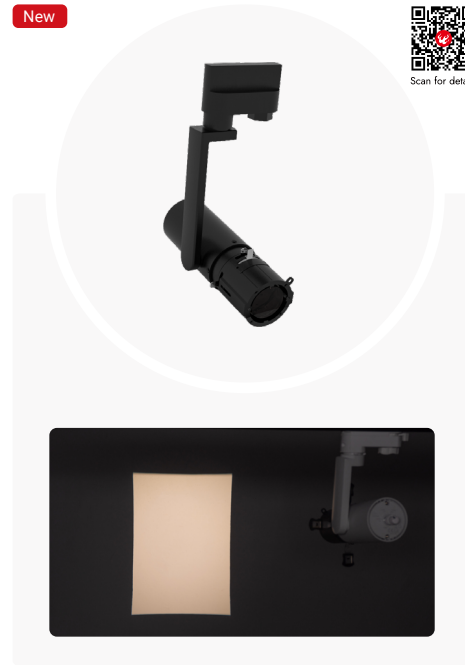

Showgun 35

- 35W LED track spot light
- 2700K - 6000K CCT
- High CRI of 96
- Aluminum housing, fan-free
- 10° - 60° manual zoom
- 4 wire track adapter
- Black or white body

Spacegun 10

- 10W LED track spot light
- 2700K - 6000K CCT
- High CRI of 96
- Aluminum housing, fan-free
- 10° - 60° manual zoom
- 4 wire track adapter
- Black or white body