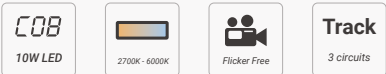

Showgun 10

- 10W LED track spot light
- 2700K - 6000K CCT
- High CRI of 96
- Aluminum housing, fan-free
- 10° - 60° manual zoom
- 4 wire track adapter
- Black or white body