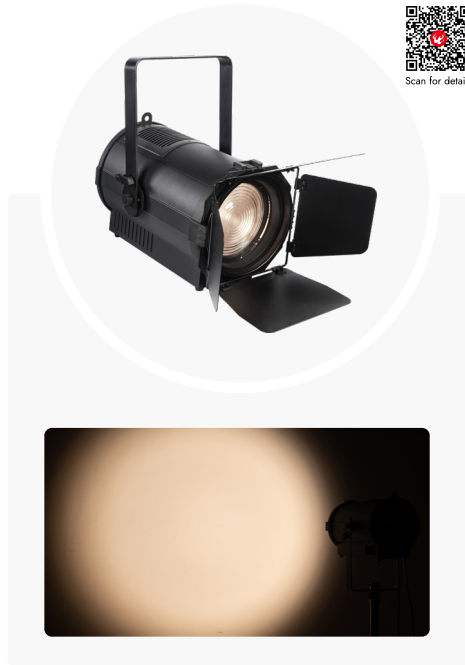

Pioneer 200C Pro

- 200W LED fresnel RGBALC
- RGBALC color mixing
- Soft and even wash effect
- CRI≥95(CT channel), 85(full on)
- Soft and even wash effect
- 10 - 55° motorized zoom
- Video flicker free

Pioneer 300 Zoom

- 300W LED fresnel single white
- 3200K or 5600K CCT
- CRI 97, R9≥90, TLCI 98
- 8° - 60° motorized zoom
- 3 + 5pin DMX, RDM support
- Super bright output
- Barndoor included

CTC 300 Fresnel

- 300W LED fresnel tunable white
- 2800K - 6500K CCT
- Soft and even wash effect
- High CRI 98, TLCI 98
- Soft and even wash effect
- 8° - 60° motorized zoom
- Video flicker free

Pioneer 350C Zoom

- 350W LED fresnel RGBALC
- RGBALC color mixing
- Soft and even wash effect
- High CRI 95, TLCI 98
- Soft and even wash effect
- 20 - 55° motorized zoom
- Video flicker free