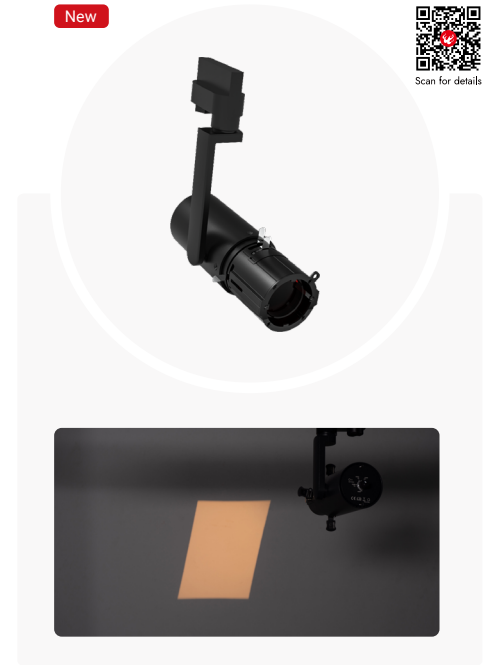

New

Spacegun 20

- 20W LED track spot light
- 2700K - 6000K CCT
- High CRI of 96
- Aluminum housing, fan-free
- 10° - 60° manual zoom
- 4 wire track adapter
- Black or white body

Spacegun 35

- 35W LED track spot light
- 2700K - 6000K CCT
- High CRI of 96
- Aluminum housing, fan-free
- 10° - 60° manual zoom
- 4 wire track adapter
- Black or white body

Showgun Spot 10

- 10W LED track framing light
- 2700K - 6000K CCT
- High CRI of 96
- 4 shutters control light shape
- 25° fixed lens
- 4 wire track adapter
- Black or white body

Showgun Spot 20

- 20W LED track framing light
- 2700K - 6000K CCT
- High CRI of 96
- 4 shutters control light shape
- 30° fixed lens
- 4 wire track adapter
- Black or white body