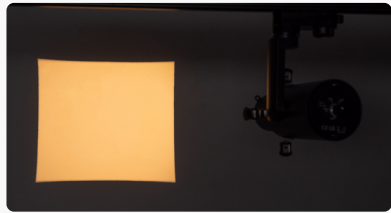

New

Scan for details

Showgun Spot 35

- 35W LED track framing light
- 2700K - 6000K CCT
- High CRI of 96
- 4 shutters control light shape
- 30° fixed lens
- 4 wire track adapter
- Black or white body

COB
35W LED

2700K - 6000K

Flicker Free

Track
3 circuits

New

Scan for details