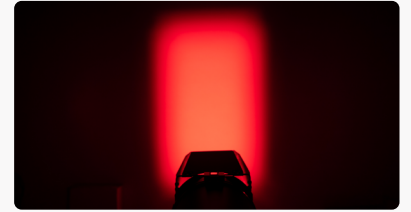

97
TLCI

Pioneer 100 Zoom

- 100W fresnel single white
- 3200K or 5600K CCT
- CRI 97, R9≥90, TLCI 98
- 25° - 65° motorized zoom
- Smooth dimming, flicker free
- DMX, RDM control
- Barndoor included

97
CRI

Pioneer 100C Zoom