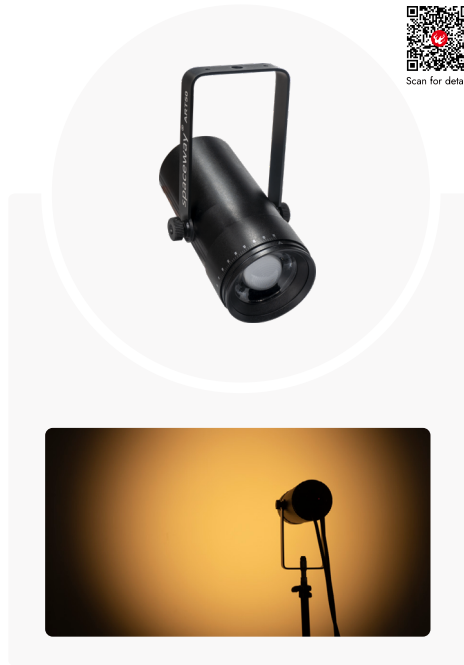

Mini Fresnel 40Z

- 40W fresnel single white
- CRI 95, R9≥90, TLCI 98
- 25° - 80° manual zoom
- Smooth dimming
- Super compact, easy for set up
- Rotary, key, DMX control
- 4-leaf rotatable barndoor

Mini Fresnel 50T

- 50W fresnel tunable white
- 2700K - 6500K CCT
- CRI 95, R9≥90, TLCI 98
- 25° - 80° manual zoom
- Super compact, easy for set up
- Rotary, key, DMX control
- 4-leaf rotatable barndoor

Mini Fresnel 40C

- 40W LED fresnel zoom
- RGBW color mixing
- 40Watt for each color
- 25° - 80° manual zoom
- Super compact, easy for set up
- Rotary, key, DMX control
- 4-leaf rotatable barndoor

Art 50 Wash

- 40W LED fresnel zoom
- 2700K - 6000K CCT
- 10° - 60° manual zoom
- High CRI over 92
- Aluminum housing
- black or white body
- DMX, RDM support