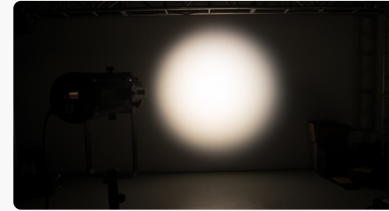

Honor 100 Zoom

- 100W single white profile spot
- 4 shuttuers for framing
- 3200K or 5600K
- High CRI of 96
- Manual zoom
- Knob control
- Super compact size

COB
100W LED

DMX
RDM

Zoom

96
CRI

New

Scan for details