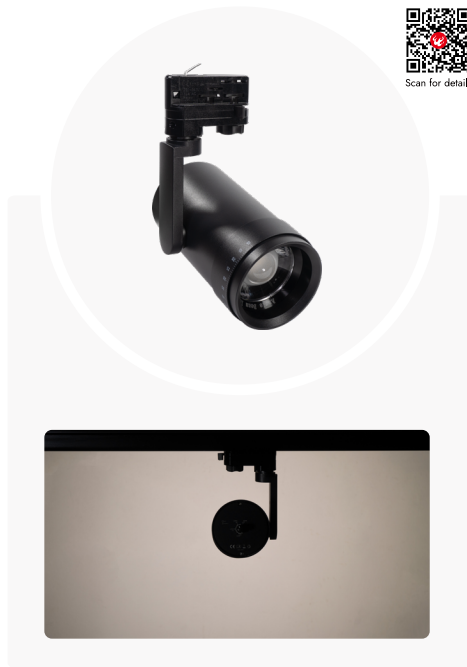

Showgun 10

- 10W LED track spot light
- 2700K - 6000K CCT
- High CRI of 96
- Aluminum housing, fan-free
- 10° - 60° manual zoom
- 4 wire track adapter
- Black or white body

Showgun 20

- 20W LED track spot light
- 2700K - 6000K CCT
- High CRI of 96
- Aluminum housing, fan-free
- 10° - 60° manual zoom
- 4 wire track adapter
- Black or white body

Showgun 35

- 35W LED track spot light
- 2700K - 6000K CCT
- High CRI of 96
- Aluminum housing, fan-free
- 10° - 60° manual zoom
- 4 wire track adapter
- Black or white body

Spacegun 10

- 10W LED track spot light
- 2700K - 6000K CCT
- High CRI of 96
- Aluminum housing, fan-free
- 10° - 60° manual zoom
- 4 wire track adapter
- Black or white body