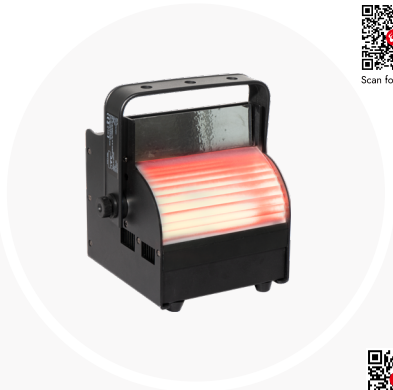

Scan for details