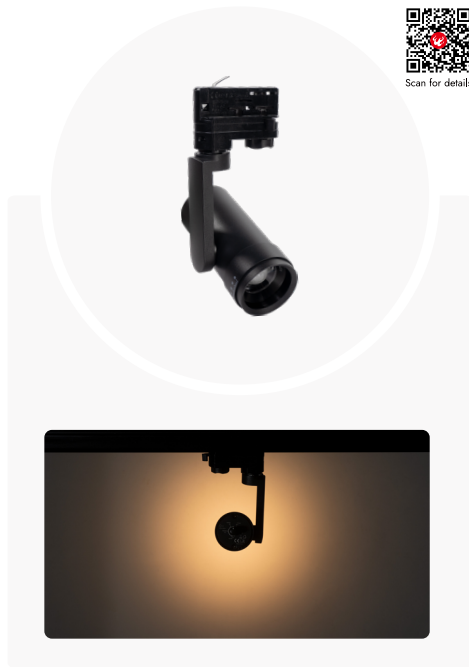

Showgun 10

- 10W LED track spot light
- 2700K - 6000K CCT
- High CRI of 96
- Aluminum housing, fan-free
- 10° - 60° manual zoom
- 4 wire track adapter
- Black or white body

Showgun 20

- 20W LED track spot light
- 2700K - 6000K CCT
- High CRI of 96
- Aluminum housing, fan-free
- 10° - 60° manual zoom
- 4 wire track adapter
- Black or white body

Showgun 35

- 35W LED track spot light
- 2700K - 6000K CCT
- High CRI of 96
- Aluminum housing, fan-free
- 10° - 60° manual zoom
- 4 wire track adapter
- Black or white body

Spacegun 10

- 10W LED track spot light
- 2700K - 6000K CCT
- High CRI of 96
- Aluminum housing, fan-free
- 10° - 60° manual zoom
- 4 wire track adapter
- Black or white body