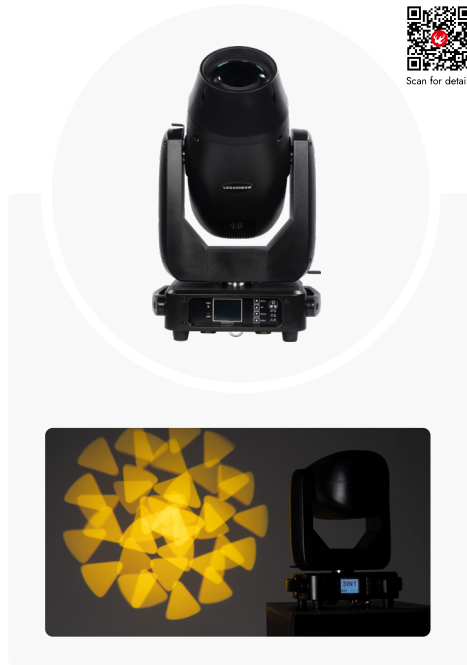

Hero 400 BSW

- 400W LED moving head Beam Sport Wash
- 4° - 35° moto zoom (spot mode)
- 1 color wheel with 8 colors
- 1 static gobo wheel with 12 gobos
- 1 rotating gobo wheel with 7 gobos
- 1 animation wheel
- CMY + CTO...