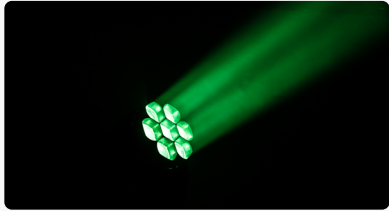

Scan for details

Scan for video

Mainforce 740

- 7 x 40W RGBW LED moving head beam wash
- 5° - 50° motorized zoom
- Accurate positioning, auto correction
- Compact body, light weight
- PowerCon in & out connection
- Available in pixel and non pixel control