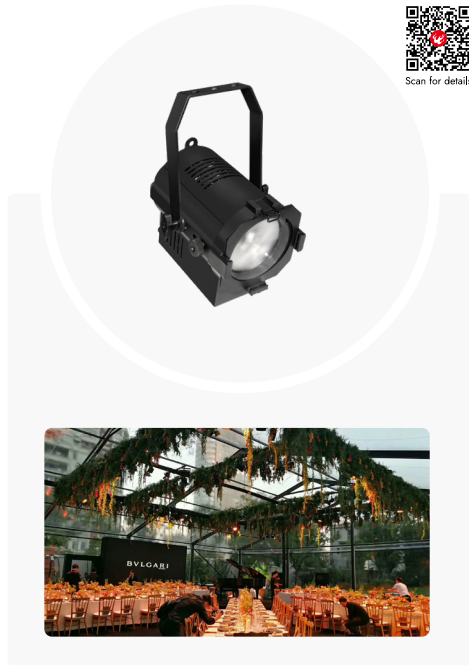

Mini Fresnel 40Z

- 40W fresnel single white
- CRI 95, R9≥90, TLCI 98
- 25° - 80° manual zoom
- Smooth dimming
- Super compact, easy for set up
- Rotary, key, DMX control
- 4-leaf rotatable barndoor

Mini Fresnel 50T

- 50W fresnel tunable white
- 2700K - 6500K CCT
- CRI 95, R9≥90, TLCI 98
- 25° - 80° manual zoom
- Super compact, easy for set up
- Rotary, key, DMX control
- 4-leaf rotatable barndoor

Mini Fresnel 40C

- 40W LED fresnel zoom
- RGBW color mixing
- 40Watt for each color
- 25° - 80° manual zoom
- Super compact, easy for set up
- Rotary, key, DMX control
- 4-leaf rotatable barndoor

Art 50 Wash

- 40W LED fresnel zoom
- 2700K - 6000K CCT
- 10° - 60° manual zoom
- High CRI over 92
- Aluminum housing
- black or white body
- DMX, RDM support