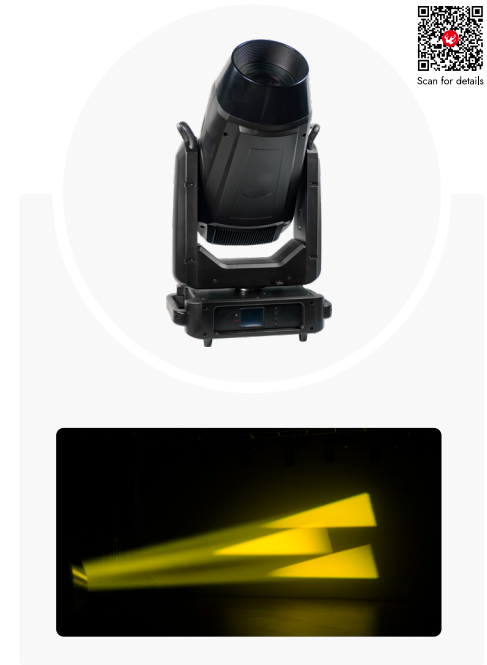

Hero 700 Framing

- 700Watt LED moving head framing
- 1 rotating gobo wheel with 7 rotating gobos
- 1 fixed gobo wheel with 15 gobos, variable speed jitter/bidirectional rotation
- 1 dynamic fire plate, reversible and 360 degree infinite rotation
- 5.5° - 50° linear high-speed zoom